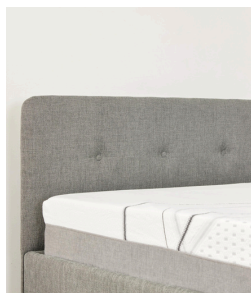

CHOICE OF HEADBOARD/FOOTBOARD DESIGN

3 BUTTON WITH CURVE