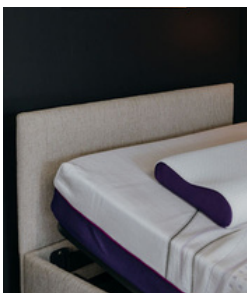

ICARE IC333

The IC333 is a four function bed in a range of sizes, colours and accessories. This innovative design combines aesthetic appeal with all the essential features. With its ultra-low height, four-functions, and ample under-bed clearance, this bed offers the perfect blend of aesthetics and functionality.

KEY FUNCTIONS

COLOUR CHOICES

CHOICE OF HEADBOARD/FOOTBOARD DESIGN

STANDARD