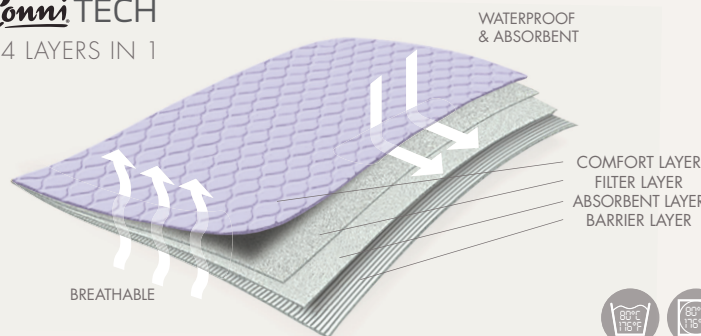

Conni

Absorbent & Waterproof
Bed Pads

Suits all Bed sizes - 150 x 85cm

Suits all Bed sizes - 95 x 85cm

Suits Single or King Single mattresses (Twin USA) - 100 x 100cm

Product	Colours	Code	Barcode
Bed Pad	Mauve	CCD-085095-25-1	9346510000934
Bed Pad	Teal Blue	CCD-085095-25-1TB	9346510000941
Bed Pad	White	CCD-085095-25-1WH	9346510002495
Bed Pad	Charcoal	CCD-085095-25-1CH	9346510005984
Bed Pad	Organic Print	CCD-085095-25-1OR	9346510007858
Bed Pad with tuck-ins	Mauve	CCD-100100-25-1	9346510000958
Bed Pad with tuck-ins	Teal Blue	CCD-100100-25-1TB	9346510000965
Bed Pad with tuck-ins	White	CCD-100100-25-1WH	9346510002501
Bed Pad with tuck-ins	Charcoal	CCD-100100-25-1CH	9346510005991
Bed Pad with tuck-ins	Organic Print	CCD-100100-25-1OR	9346510007865
Bed Pad	Aussie Print	CKCD-085095-25-1	9346510000989
Bed Pad	Unicorn & Dinosaur Print	CKCD-085095-25-1UD	9346510007834
Bed Pad with tuck-ins	Aussie Print	CKCD-100100-25-1	9346510000972
Bed Pad with tuck-ins	Unicorn & Dinosaur Print	CKCD-100100-25-1UD	9346510007841
Allrounder Pad	Mauve	CXAR-150085-25-1	9346510005892
Allrounder Pad	Teal Blue	CXAR-150085-25-1TB	9346510005908
Allrounder Pad	White	CXAR-150085-25-1WH	9346510005915
Allrounder Pad	Charcoal	CXAR-150085-25-1CH	9346510005922

95 x 85cm
37" x 33"

150 x 85cm
59" x 33"

100 x 100cm
39" x 39"
+60cm / 23" tuck-ins

Conni TECH
4 LAYERS IN 1

Absorbent & waterproof protection

- For incontinence, bedwetting and excessive perspiration
 - For child toilet/potty training, bedwetting and nappy/diaper free time
 - Keeps you dry and comfortable
 - Eliminates complete bedding changes
 - Machine washable and tumble dryer safe
- Comfortable:**
- Soft stay-dry top layer
 - Holds 3 full bladder voids over 8 hours
 - Waterproof & breathable backing